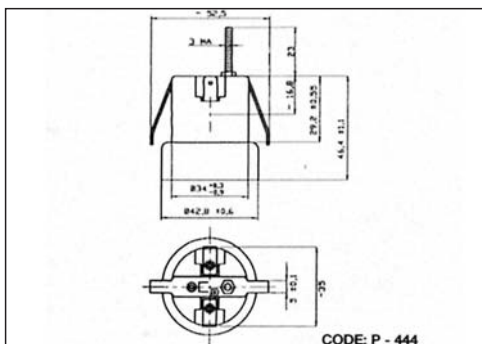

CARATTERISTICHE GENERALI:

- Passo: E-27
- Temperatura: 300°C
- Portata: 4A/250 V

OVEN LAMPHOLDER

Type: P-999 / P-777 / P-444

GENERAL FEATURES:

- Thread: E-27
- Temperature: 300°C
- Capacity: 4A/250 V

PORTALAMPADA PER FORNO

Tipo: P-555

CARATTERISTICHE GENERALI:

- Passo: E-14
- Temperatura: 300°C
- Portata: 2/250 V

OVEN LAMPHOLDER

Type: P-555

GENERAL FEATURES:

- Thread: E-14
- Temperature: 300°C
- Capacity: 2/250 V

HOLE IN THE PANEL
THICKNESS mm. 0,5 + 2

SCREW FIXING

- Lens: snap in fixing, borosilicate glass (max 550°C)
- Cut out: 70x30 mm
- Lamp: G4, 5W, 12V
- Wires: with ferrules
- Lampholder: steatite

Tipo: P705

Type: P705

SCREW FIXING

- Lens: snap in fixing, borosilicate glass (max 550°C)
- Cut out: 70x55 mm
- Lamp: E14, 15 OR 25W, 230-240V OR 125-130V
- Tab terminals: vertical
- Lampholder: porcelain