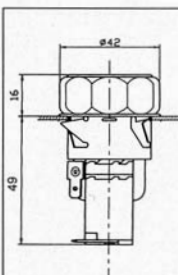

Tipo: P-555

CARATTERISTICHE GENERALI:

- Passo: E-14
- Temperatura: 300°C
- Portata: 2/250 V

OVEN LAMPHOLDER

Type: P-555

GENERAL FEATURES:

- Thread: E-14
- Temperature: 300°C
- Capacity: 2/250 V

HOLE IN THE PANEL
THICKNESS mm. 0,5 + 2

FORO NEL PANNELLO
SPESSORE mm. 0,5 + 2

CODE: P - 555 - 58 - H

CODE: P - 555 - 58 - V

CODE: P - 555 - 42 - H

CODE: P - 555 - 42 - V

CODE: P - 555 - 41 - H

CODE: P - 555 - 41 - V

PORTALAMPADA

Tipo: P703

OVEN LAMPHOLDER

Type: P703

SNAP IN FIXING

- Lens glass \varnothing 54 mm
- Cut out: 48 mm
- Lamp: E14, 15W, 230-240V or 125-130V
- Tabs terminals: vertical or horizontal
- Lampholder: porcelain