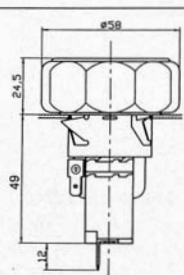

Tipo: P-555

CARATTERISTICHE GENERALI:

- Passo: E-14
- Temperatura: 300°C
- Portata: 2/250 V

OVEN LAMPHOLDER

Type: P-555

GENERAL FEATURES:

- Thread: E-14
- Temperature: 300°C
- Capacity: 2/250 V

HOLE IN THE PANEL
THICKNESS mm. 0,5 + 2

FORO NEL PANNELLO
SPESSORE mm. 0,5 + 2

CODE: P - 555 - 58 - H

CODE: P - 555 - 58 - V

CODE: P - 555 - 42 - H

CODE: P - 555 - 42 - V

CODE: P - 555 - 41 - H

CODE: P - 555 - 41 - V

PORTALAMPADA

Tipo: P703

OVEN LAMPHOLDER

Type: P703

SNAP IN FIXING

- Lens glass \varnothing 54 mm
- Cut out: 48 mm
- Lamp: E14, 15W, 230-240V or 125-130V
- Tabs terminals: vertical or horizontal
- Lampholder: porcelain