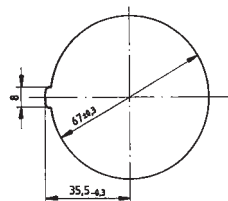

SNAP IN FIXING

- Cut out: 67 mm
- Lamp: E14, 40W, 230-240V
- Tabs terminals: horizontal
- Lampholder: porcelain