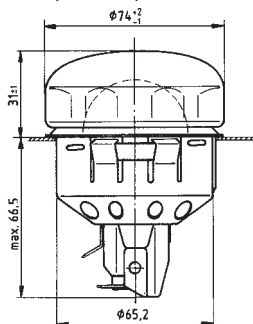

FORO NEL PANNELLO
SPESSORE mm. 0,5 + 2

CODE: P - 555 - 58 - H

CODE: P - 555 - 58 - V

CODE: P - 555 - 42 - H

CODE: P - 555 - 42 - V

CODE: P - 555 - 41 - H

CODE: P - 555 - 41 - V

PORTALAMPADA

Tipo: P703

OVEN LAMPHOLDER

Type: P703

SNAP IN FIXING

- Lens glass \varnothing 54 mm
- Cut out: 48 mm
- Lamp: E14, 15W, 230-240V or 125-130V
- Tabs terminals: vertical or horizontal
- Lampholder: porcelain

Tipo: P906

Type: P906

SNAP IN FIXING

- Cut out: 67 mm
- Lamp: E14, 40W, 230-240V
- Tabs terminals: horizontal
- Lampholder: porcelain

PORTALAMPADA

Tipo: P535

LAMPHOLDER

Type: P535

SCREW FIXING

- Lens: snap in fixing, borosilicate glass (max 550°C)
- Cut out: 70x30 mm
- Lamp: G4, 5W, 12V
- Wires: with ferrules
- Lampholder: steatite

Tipo: P705

Type: P705

SCREW FIXING

- Lens: snap in fixing, borosilicate glass (max 550°C)
- Cut out: 70x55 mm
- Lamp: E14, 15 OR 25W, 230-240V OR 125-130V
- Tab terminals: vertical
- Lampholder: porcelain