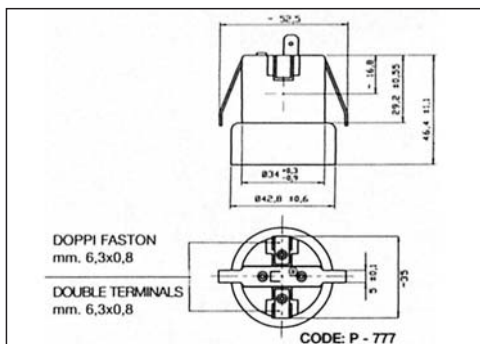

CARATTERISTICHE GENERALI:

- Passo: E-27
- Temperatura: 300°C
- Portata: 4A/250 V

OVEN LAMPHOLDER

Type: P-999 / P-777 / P-444

GENERAL FEATURES:

- Thread: E-27
- Temperature: 300°C
- Capacity: 4A/250 V

PORTALAMPADA PER FORNO

Tipo: P-555

CARATTERISTICHE GENERALI:

- Passo: E-14
- Temperatura: 300°C
- Portata: 2/250 V

OVEN LAMPHOLDER

Type: P-555

GENERAL FEATURES:

- Thread: E-14
- Temperature: 300°C
- Capacity: 2/250 V

HOLE IN THE PANEL
THICKNESS mm. 0,5 + 2

SCREW FIXING

- Lens: snap in fixing, borosilicate glass (max 550°C)
- Cut out: 70x30 mm
- Lamp: G4, 5W, 12V
- Wires: with ferrules
- Lampholder: steatite

Tipo: P705

Type: P705

SCREW FIXING

- Lens: snap in fixing, borosilicate glass (max 550°C)
- Cut out: 70x55 mm
- Lamp: E14, 15 OR 25W, 230-240V OR 125-130V
- Tab terminals: vertical
- Lampholder: porcelain