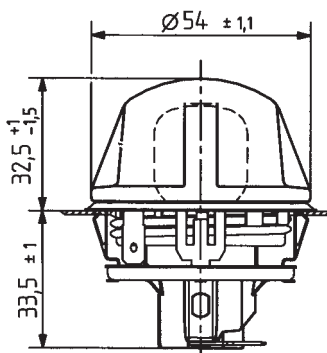

Tipo: P-555

CARATTERISTICHE GENERALI:

- Passo: E-14
- Temperatura: 300°C
- Portata: 2/250 V

OVEN LAMPHOLDER

Type: P-555

GENERAL FEATURES:

- Thread: E-14
- Temperature: 300°C
- Capacity: 2/250 V

HOLE IN THE PANEL
THICKNESS mm. 0,5 + 2

FORO NEL PANNELLO
SPESSORE mm. 0,5 + 2

CODE: P - 555 - 58 - H

CODE: P - 555 - 58 - V

CODE: P - 555 - 42 - H

CODE: P - 555 - 42 - V

CODE: P - 555 - 41 - H

CODE: P - 555 - 41 - V

PORTALAMPADA

Tipo: P703

OVEN LAMPHOLDER

Type: P703

SNAP IN FIXING

- Lens glass \varnothing 54 mm
- Cut out: 48 mm
- Lamp: E14, 15W, 230-240V or 125-130V
- Tabs terminals: vertical or horizontal
- Lampholder: porcelain

Tipo: P906

Type: P906

SNAP IN FIXING

- Cut out: 67 mm
- Lamp: E14, 40W, 230-240V
- Tabs terminals: horizontal
- Lampholder: porcelain

PORTALAMPADA

Tipo: P535

LAMPHOLDER

Type: P535