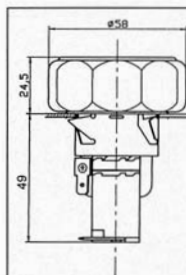

Tipo: P-555

CARATTERISTICHE GENERALI:

- Passo: E-14
- Temperatura: 300°C
- Portata: 2/250 V

OVEN LAMPHOLDER

Type: P-555

GENERAL FEATURES:

- Thread: E-14
- Temperature: 300°C
- Capacity: 2/250 V

HOLE IN THE PANEL
THICKNESS mm. 0,5 + 2

FORO NEL PANNELLO
SPESSORE mm. 0,5 + 2

CODE: P - 555 - 58 - H

CODE: P - 555 - 58 - V

CODE: P - 555 - 42 - H

CODE: P - 555 - 42 - V

CODE: P - 555 - 41 - H

CODE: P - 555 - 41 - V

PORTALAMPADA

Tipo: P703

OVEN LAMPHOLDER

Type: P703

SNAP IN FIXING

- Lens glass \varnothing 54 mm
- Cut out: 48 mm
- Lamp: E14, 15W, 230-240V or 125-130V
- Tabs terminals: vertical or horizontal
- Lampholder: porcelain

SCREW FIXING

- Lens: snap in fixing, borosilicate glass (max 550°C)
- Cut out: 70x30 mm
- Lamp: G4, 5W, 12V
- Wires: with ferrules
- Lampholder: steatite

Tipo: P705

Type: P705

SCREW FIXING

- Lens: snap in fixing, borosilicate glass (max 550°C)
- Cut out: 70x55 mm
- Lamp: E14, 15 OR 25W, 230-240V OR 125-130V
- Tab terminals: vertical
- Lampholder: porcelain