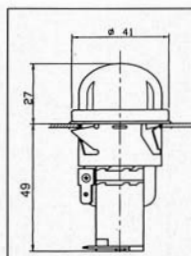

FORO NEL PANNELLO
SPESSORE mm. 0,5 + 2

CODE: P - 555 - 58 - H

CODE: P - 555 - 58 - V

CODE: P - 555 - 42 - H

CODE: P - 555 - 42 - V

CODE: P - 555 - 41 - H

CODE: P - 555 - 41 - V

PORTALAMPADA

Tipo: P703

OVEN LAMPHOLDER

Type: P703

SNAP IN FIXING

- Lens glass \varnothing 54 mm
- Cut out: 48 mm
- Lamp: E14, 15W, 230-240V or 125-130V
- Tabs terminals: vertical or horizontal
- Lampholder: porcelain