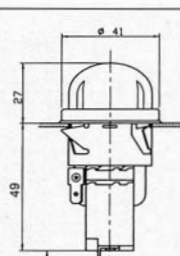

FORO NEL PANNELLO
SPESSORE mm. 0,5 + 2

CODE: P - 555 - 58 - H

CODE: P - 555 - 58 - V

CODE: P - 555 - 42 - H

CODE: P - 555 - 42 - V

CODE: P - 555 - 41 - H

CODE: P - 555 - 41 - V

PORTALAMPADA

Tipo: P703

OVEN LAMPHOLDER

Type: P703

SNAP IN FIXING

- Lens glass \varnothing 54 mm
- Cut out: 48 mm
- Lamp: E14, 15W, 230-240V or 125-130V
- Tabs terminals: vertical or horizontal
- Lampholder: porcelain