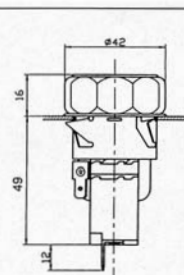

Tipo: P-555

CARATTERISTICHE GENERALI:

- Passo: E-14
- Temperatura: 300°C
- Portata: 2/250 V

OVEN LAMPHOLDER

Type: P-555

GENERAL FEATURES:

- Thread: E-14
- Temperature: 300°C
- Capacity: 2/250 V

HOLE IN THE PANEL
THICKNESS mm. 0,5 + 2

FORO NEL PANNELLO
SPESSORE mm. 0,5 + 2

CODE: P - 555 - 58 - H

CODE: P - 555 - 58 - V

CODE: P - 555 - 42 - H

CODE: P - 555 - 42 - V

CODE: P - 555 - 41 - H

CODE: P - 555 - 41 - V

PORTALAMPADA

Tipo: P703

OVEN LAMPHOLDER

Type: P703

SNAP IN FIXING

- Lens glass \varnothing 54 mm
- Cut out: 48 mm
- Lamp: E14, 15W, 230-240V or 125-130V
- Tabs terminals: vertical or horizontal
- Lampholder: porcelain

Tipo: P906

Type: P906

SNAP IN FIXING

- Cut out: 67 mm
- Lamp: E14, 40W, 230-240V
- Tabs terminals: horizontal
- Lampholder: porcelain

PORTALAMPADA

Tipo: P535

LAMPHOLDER

Type: P535