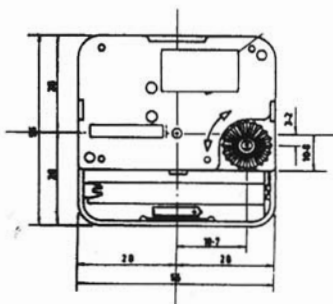

QUARTZ CLOCK MOVEMENT

Type: MQDO

Cristal oscillator	32,768 KHz
Time keeping accuracy	0,45± 0,55/day at 1,5V/25°C
Operating voltage	1,2V to 1,8V
Operating Temperature	-15°C to +60°C
Motor type	Stepping, self starting
Circuit output frequency	0,5Hz
Weight	Approx. 25,6g w/o battery
Torque	Max torsional load on second shaft <150 u Nm.
Rated voltage	1,5V
Battery size	AA size 1pc
Battery life	1 year
Consumption	1,5V < 130 u Amp.
Allowed hand	second/minute
Lenght	Under 130 mm. 160MM
Weight	Under 2g 6g
Unbalance	Under 0,15 gf-cm 5gf-cm

	A	B	C	D
MQ DO 115	4,5	8,5	11,5	11
MQ DO 135	6,5	10,5	13,5	13
MQ DO 180	11	15	18	17

OROLOGIO DA INCASSO

Tipo: FW

FW-28

FW-38

FW-48

FW-28

FW-38

FW-48

Item No.	DIAMETER (in mm)					
	A	B	C	D	E	F
FW-28	22	28	26	25.5	9	7.2
FW-38	29	38	36	34	9	6.5
FW-48	38	47	45	43	9	6.5

OROLOGI A LED

LED CLOCKS

ORLED2,5

ORLED4

SPECIFICHE

- Grande display per facile visibilità adatto a bar, negozi, uffici, ecc.
- Alimentatore da 230V incluso con cavo da m. 2,8
- Display 24 ore
- Fissaggio muro e con staffa da tavolo
- Colore led rosso altri colori disponibili su richiesta
- Dimensioni display 2,5" 320 x 65 x 21 mm
- Dimensioni display 4" 320 x 65 x 21 mm
- Dimensioni display 4"+1,8" 335 x 280 x 25 mm

SPECIFICATIONS

- Big display for easy visibility perfect for bars, stores, offices, etc.
- 230V adapter included with mt 2,8 connecting cable
- 24 hour display
- Wall and desk mounting
- Red led colour
- Other colours available on request
- Display size 2,5" 320 x 65 x 21 mm
- Display size 4" 320 x 65 x 21 mm
- Display size 4"+1,8" 335 x 280 x 25 mm